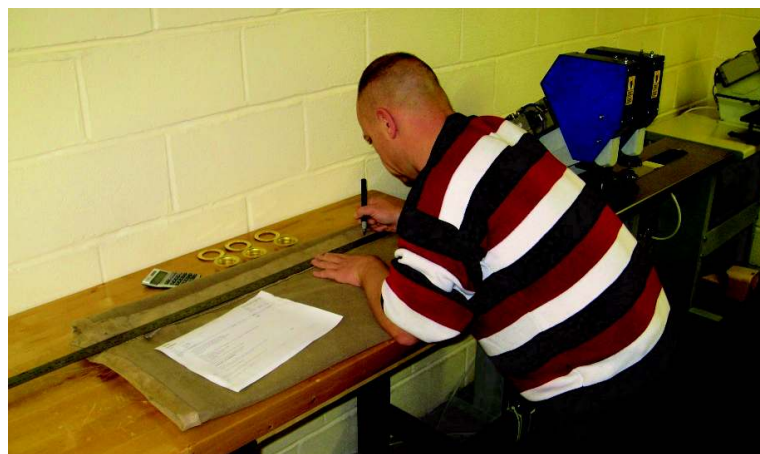

1 Contact us to discuss your project and we can advise you on what are the best options.

2 We will then provide you with a competitive, all-inclusive no obligation quote for your consideration.

3 Then send your curtains in to us by courier, or we can arrange a collection for you.

4 Once we receive them our eyeleting department staff will carefully measure and fit the eyelets you have selected using our professional equipment.

Hanolex Ltd
246 Whitworth Road
Rochdale
Lancashire
OL12 0JL

t: 01706 656 789
f: 01706 659 911
e: sales@eyelets.co.uk

www.eyelets.co.uk